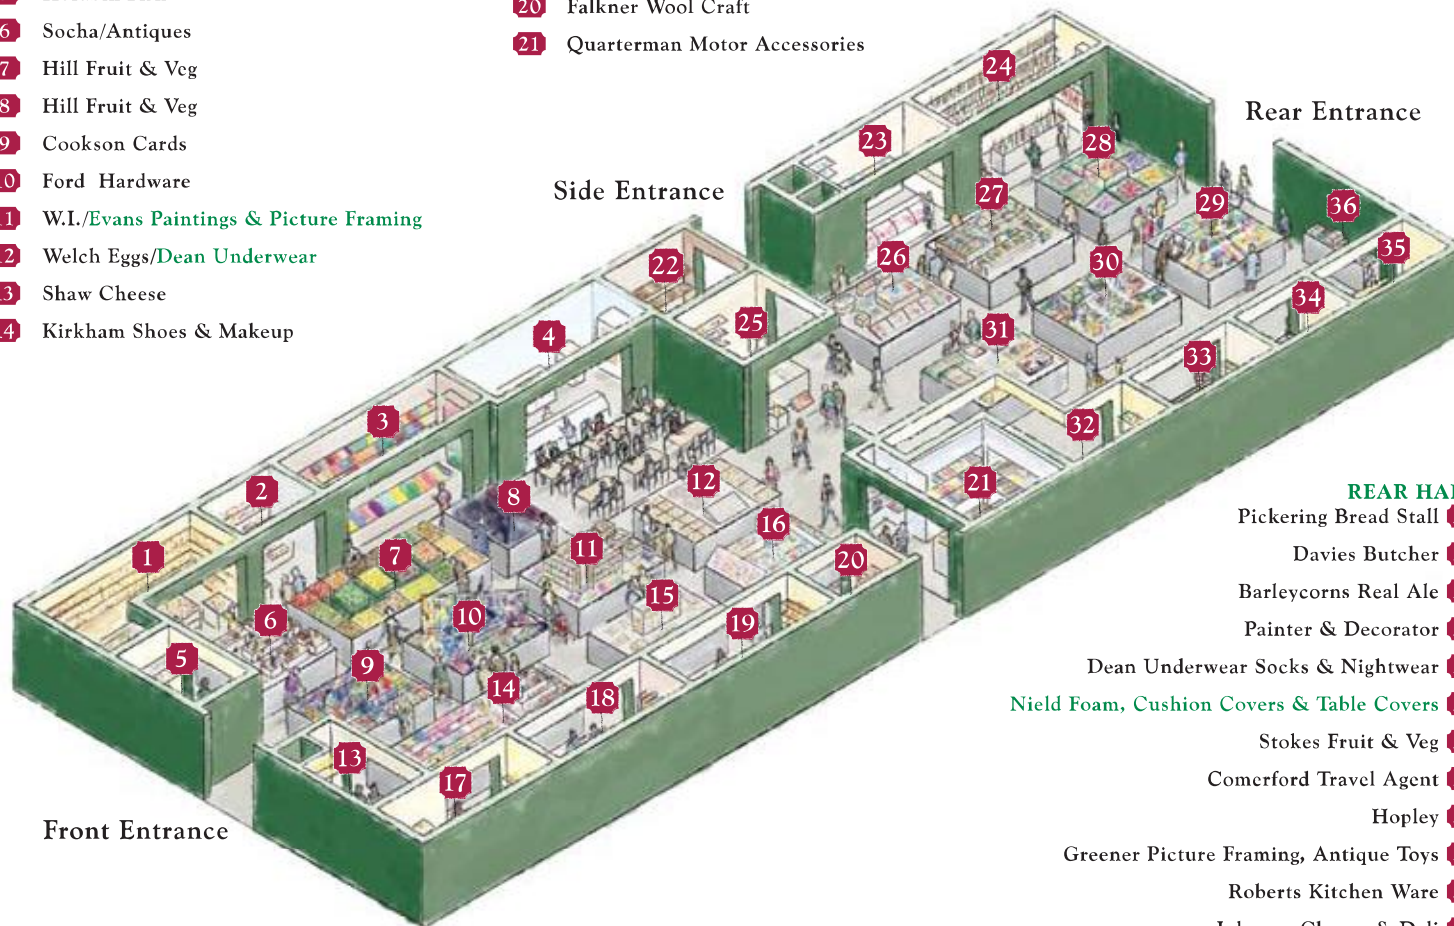

NANTWICH MARKET

FRONT HALL

- 1 Shallcross Healthfoods
- 2 Wilkins Hosier
- 3 White Haberdasher
- 4 Cafe
- 5 Horabin Fish
- 6 Socha/Antiques
- 7 Hill Fruit & Veg
- 8 Hill Fruit & Veg
- 9 Cookson Cards
- 10 Ford Hardware
- 11 W.I./Evans Paintings & Picture Framing
- 12 Welch Eggs/Dean Underwear
- 13 Shaw Cheese
- 14 Kirkham Shoes & Makeup

- 15 Storry Music
- 16 Kirkham Bags & Accessories
- 17 Welch Eggs, Poultry & Game
- 18 Musgrave Pet Supplies
- 19 Furber Bakery & Confection
- 20 Falkner Wool Craft
- 21 Quarterman Motor Accessories

REAR HALL

- Pickering Bread Stall 22
- Davies Butcher 23
- Barleycorns Real Ale 24
- Painter & Decorator 25
- Dean Underwear Socks & Nightwear 26
- Nield Foam, Cushion Covers & Table Covers 27
- Stokes Fruit & Veg 28
- Comerford Travel Agent 29
- Hopley 30
- Greener Picture Framing, Antique Toys 31
- Roberts Kitchen Ware 32
- Johnson Cheese & Deli 33
- Konfections Chocolate 34
- Simply Pies 35
- Owen, Fancy Goods 36